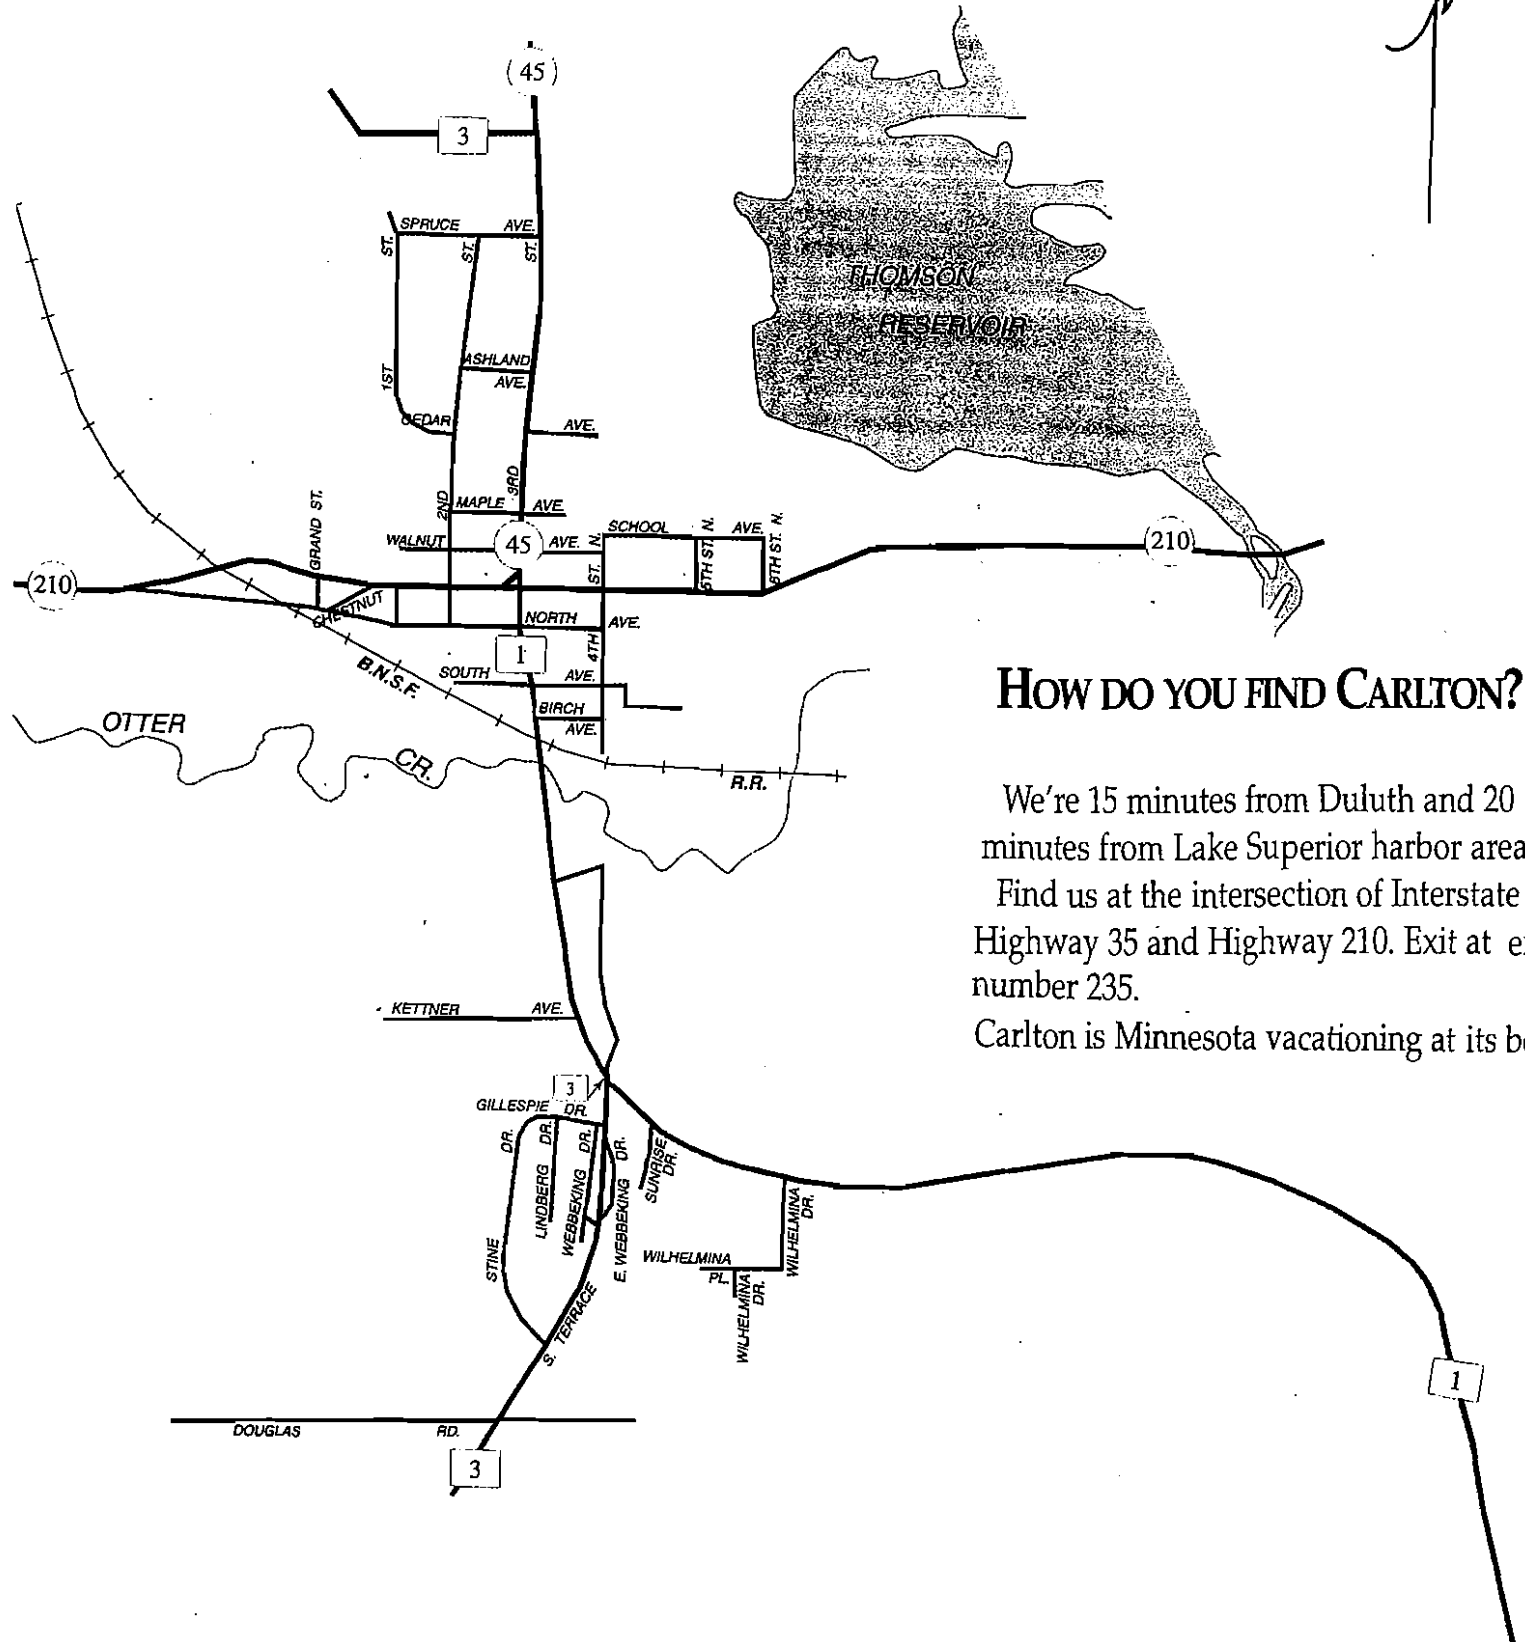

## HOW DO YOU FIND CARLTON?

We're 15 minutes from Duluth and 20 minutes from Lake Superior harbor area.

Find us at the intersection of Interstate Highway 35 and Highway 210. Exit at exit number 235.

Carlton is Minnesota vacationing at its best!